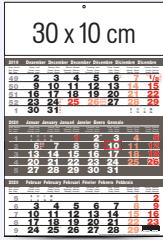

Advert Area
Emplacement publicitaire
Raum für Ihre Werbung
Ruimte voor reclame opdruk

Midi 3M 10.1 FS
30 x 44 cm - 160 gr

Midi 3M 14.1 FS
30 x 48 cm - 165 gr

Super Midi 3M 14.1 FS
30 x 54 cm - 165 gr

Super MRA Midi 3M 14.1 FS
30 x 54 cm - 165 gr

Midi Focus Grey

3 months

Midi 3M 14.1 FS
30 x 48 cm - 165 gr

Date pad : 30 x 35 cm - 140 gr
Bloc calendaire - Kalendarium

Colours of pads
Couleurs/calendrier - Kalendarium/Farbe - kleuren/Kalendarium
Warm grey 11 | Black | HKS 12

Belgium - France - Germany - The Netherlands - Luxemburg - United Kingdom - Austria
Switzerland - Italy - Spain - Portugal - Denmark - Sweden - Norway - Northern Ireland
Ireland - Finland - Greece

The Midi 3 and 5-months calendars **can be folded** for a 23 x 31 cm envelope (type 22)